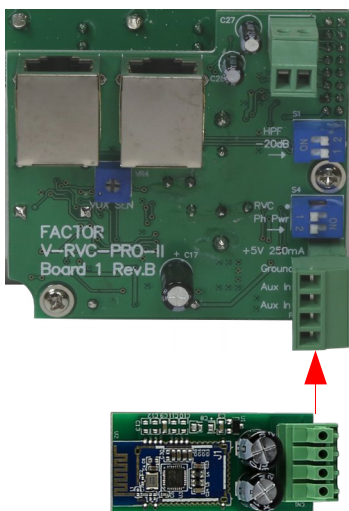

Features:

- Blue Tooth 5.0 Module
- 4 x the range of traditional Blue Tooth
- 2 x Data transfer speeds
- 8 x Increased broadcasting capabilities
- Connects directly to the V-RVC-PRO
- Send Blue Tooth signals over 1000' using Cat5/6
- Blue Tooth 5.0 with extended range
- Near CD quality sound
- Password protected
- No-touch pairing with any smart device
- Pairing memory
- Audio voice prompts when pairing
- Ultra compact size
- 4 Pin terminal block connector
- Perfect for dance/yoga studios, gyms, multi-function rooms
- houses of worship, hotels and restaurants
- Three year warranty!

Specifications:

- Frequency Response – 20Hz – 20kHz
- THD - <0.01%
- S/N ratio Microphone – 70dB
- S/N ratio Line – 80dB
- Power requirements – 5vdc - 100mA (provided by V-RVC-PRO)
- Blue Tooth Ver-5.0
- Mount the V-RVC-PRO in a plastic 2 gang wall box or mud ring for best results

Dimensions:

- Width – 0.90" / 24mm
- Height – 0.66" / 17mm
- Length – 1.77" / 45mm
- Weight – .01lb / 0.004kg

V-RVC-PRO Front Panel

V-RVC-PRO back panel view

Plugs directly into the V-RVC-PRO