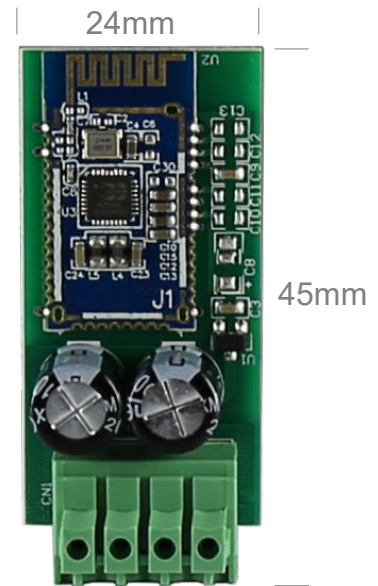

Features:

- Blue Tooth 5.0 Module
- 4 x the range of traditional Blue Tooth
- 2 x Data transfer speeds
- 8 x Increased broadcasting capabilities
- Connects directly to the V-RVC-PRO
- Send Blue Tooth signals over 1000' using Cat5/6
- Blue Tooth 5.0 with extended range
- Near CD quality sound
- Password protected
- No-touch pairing with any smart device
- Pairing memory
- Audio voice prompts when pairing
- Ultra compact size
- 4 Pin terminal block connector
- Perfect for dance/yoga studios, gyms, multi-function rooms
- houses of worship, hotels and restaurants
- Three year warranty!

Specifications:

- Frequency Response – 20Hz – 20kHz
- THD - <0.01%
- S/N ratio Microphone – 70dB
- S/N ratio Line – 80dB
- Power requirements – 5vdc - 100mA (provided by V-RVC-PRO)
- Blue Tooth Ver-5.0
- Mount the V-RVC-PRO in a plastic 2 gang wall box or mud ring for best results

Dimensions:

- Width – 0.90" / 24mm
- Height – 0.66" / 17mm
- Length – 1.77" / 45mm
- Weight – .01lb / 0.004kg

V-RVC-PRO Front Panel

V-RVC-PRO back panel view

Plugs directly into the V-RVC-PRO